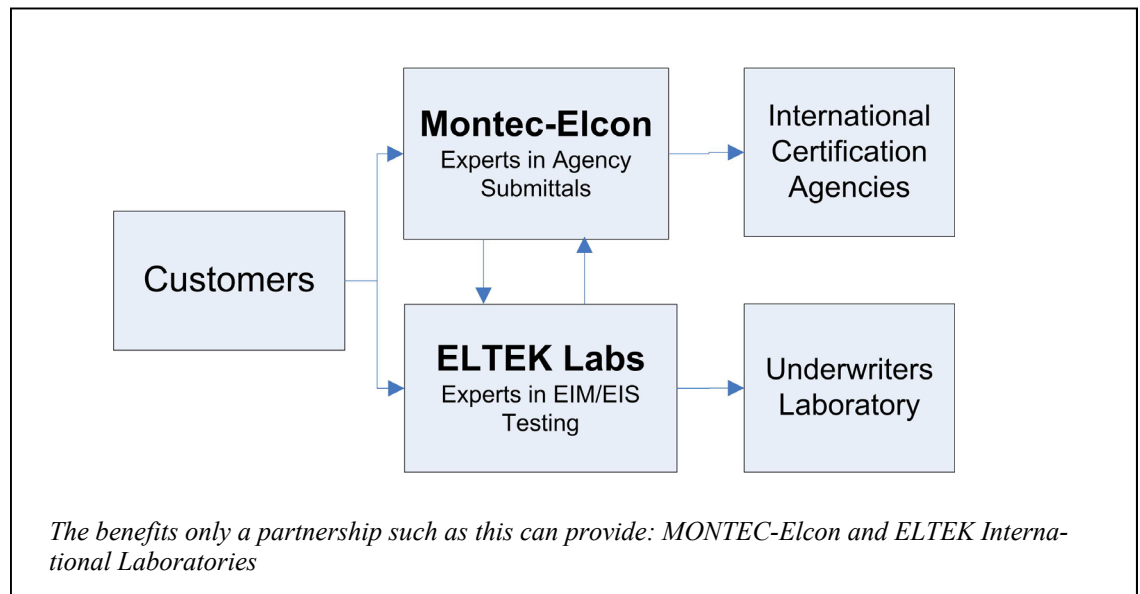

Data Journal

Driven by
Results!

www.ELTEKlabs.com

ELTEK Labs Partners with European Certification Liaison Montec-Elcon

ELTEK International Laboratories is recognized around the world for testing of Electrical Insulation Systems [EIS] and Electrical insulating Materials [EIM]. Our testing laboratory located in St. Charles, MO [a suburb of St. Louis MO] USA consists of four individual labs; we can conduct a wide range of tests.

Montec-Elcon is recognized as a world class International Test Agency Liaison. Montec-Elcon is a reliable partner for companies expanding into world markets, your gateway to international certification. Montec-Elcon is located in Montaubaur Germany.

During the spring of 2009 ELTEK Labs and Montec-Elcon formed a partnership adding a host of new services to each company's existing client base. This partnership combines the expertise of these two companies - test program/data collection from a world-class laboratory along with the expertise in the certification process with certifying bodies throughout the world - to our customers from all corners of the globe.

ELTEK Labs = World class testing

Montec-Elcon = World Class Agency Liaison

ELTEK Labs + Montec-Elcon = Maximum benefit to our customers

Montec-Elcon's facility in Montabaur, Germany

ELTEK's headquarters in St. Charles, MO, U.S.A.